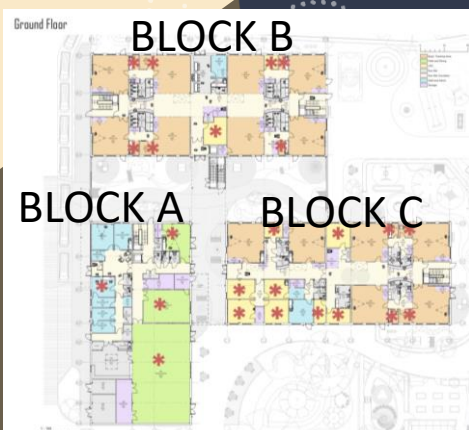

Whats new...

It is really exciting to share with you that the reconstruction of the fire affected block is well underway and it now has all brick work, external windows and doors in place. The construction team are happy with the progress and will soon be continuing to work on block B and C towards a combined completion.

Did you know?

The new school building is made up of 3 blocks.

Block A includes the admin and whole school teaching spaces Block B and C are classroom teaching blocks

Teaching and learning spaces

The two teaching blocks are at a really exciting stage in which they are ready for final decoration, carpet and flooring. Below are the colour schemes and visuals which will make up our 'jungle' and 'ocean' block

Block B 'Ocean'

Walls & Flooring:

Carpet

Vinyl

Accent Walls: WOAD WALK
Other Walls: White Mist

Block C 'Jungle'

Walls and Flooring

Carpet