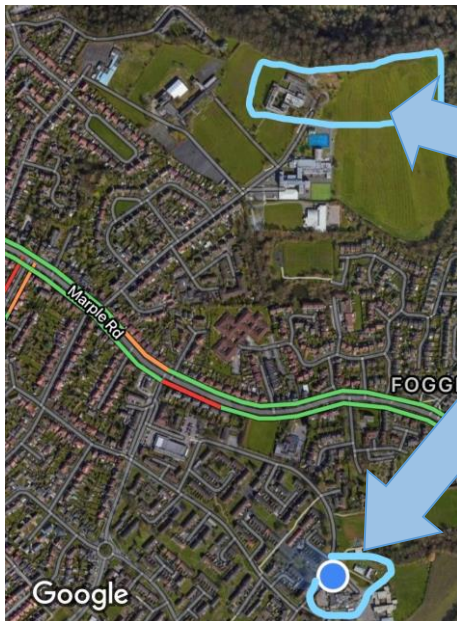

Half Moon Lane
Offerton
Stockport
SK2 5LB

Tel: 0161 483 5045
Fax: 0161 456 4220

Headteacher: Mrs S. Benson, B.Ed., M. Ed. N.P.Q.H.

Exciting News about our new school

Dear parents and carers

We are happy to share with you the news of our new build which will be off 'The Fairway' SK2, in Offerton, not far from our main site.

Position of the New School - off The Fairway.

Position of our Main Site in Offerton.

The old Offerton High School building has now been demolished over the summer holidays and the groundwork/foundations for our new building is progressing well through the hard work of Kier Construction.